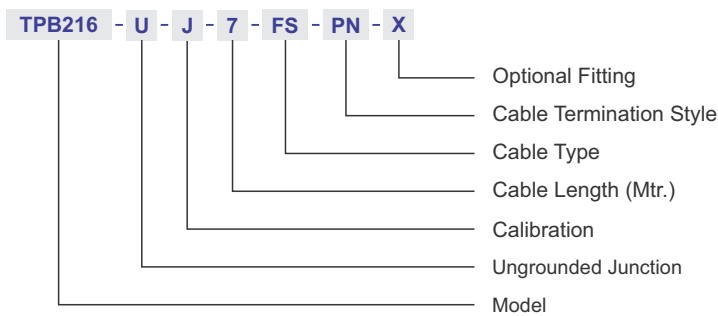

HOW TO ORDER