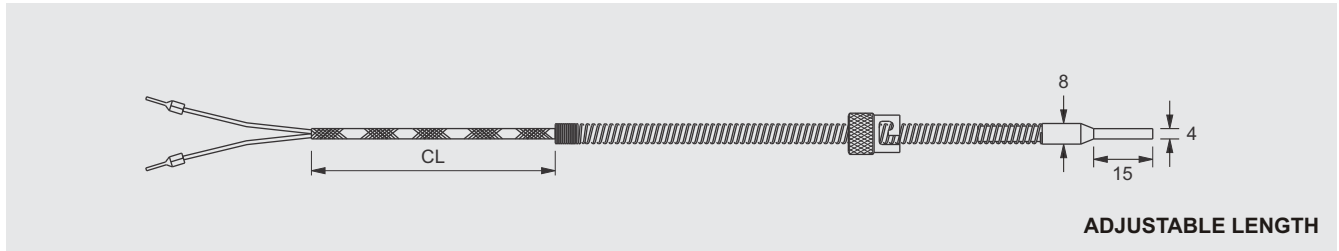

## BAYONET THERMOCOUPLE ASSEMBLIES, ADJUSTABLE LENGTH

### TIP DIA / LENGTH, SPRING DIA/ LENGTH

TIP DIA	TIP LENGTH	SPRING LENGTH
8/4	15	300

Supplied with ungrounded (isolated) hot junction  
 Grounded hot junction optional  
 Bayonet cap made of plated brass  
 Standard sheath material : SS304  
 Class 1 accuracy  
 Rated for 300°C  
 Supplied with 7 mtr. long glass fibre insulated, SS braided cable  
 Other cable lengths available in multiples of 1 mtr.