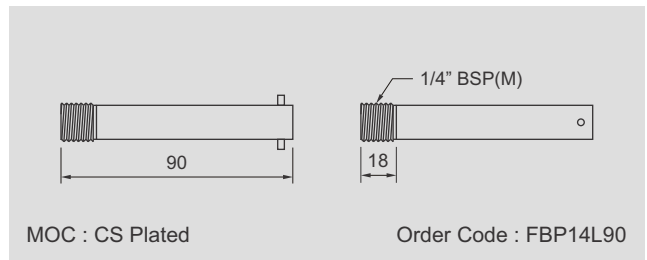

STANDARD BAYONET ADAPTORS