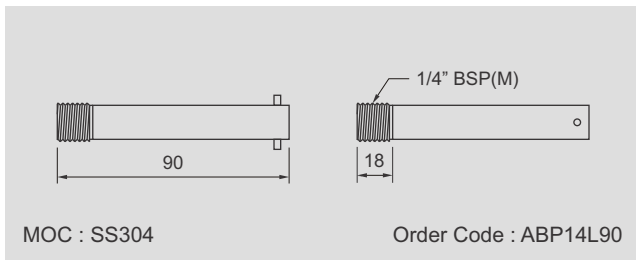

STANDARD BAYONET ADAPTORS